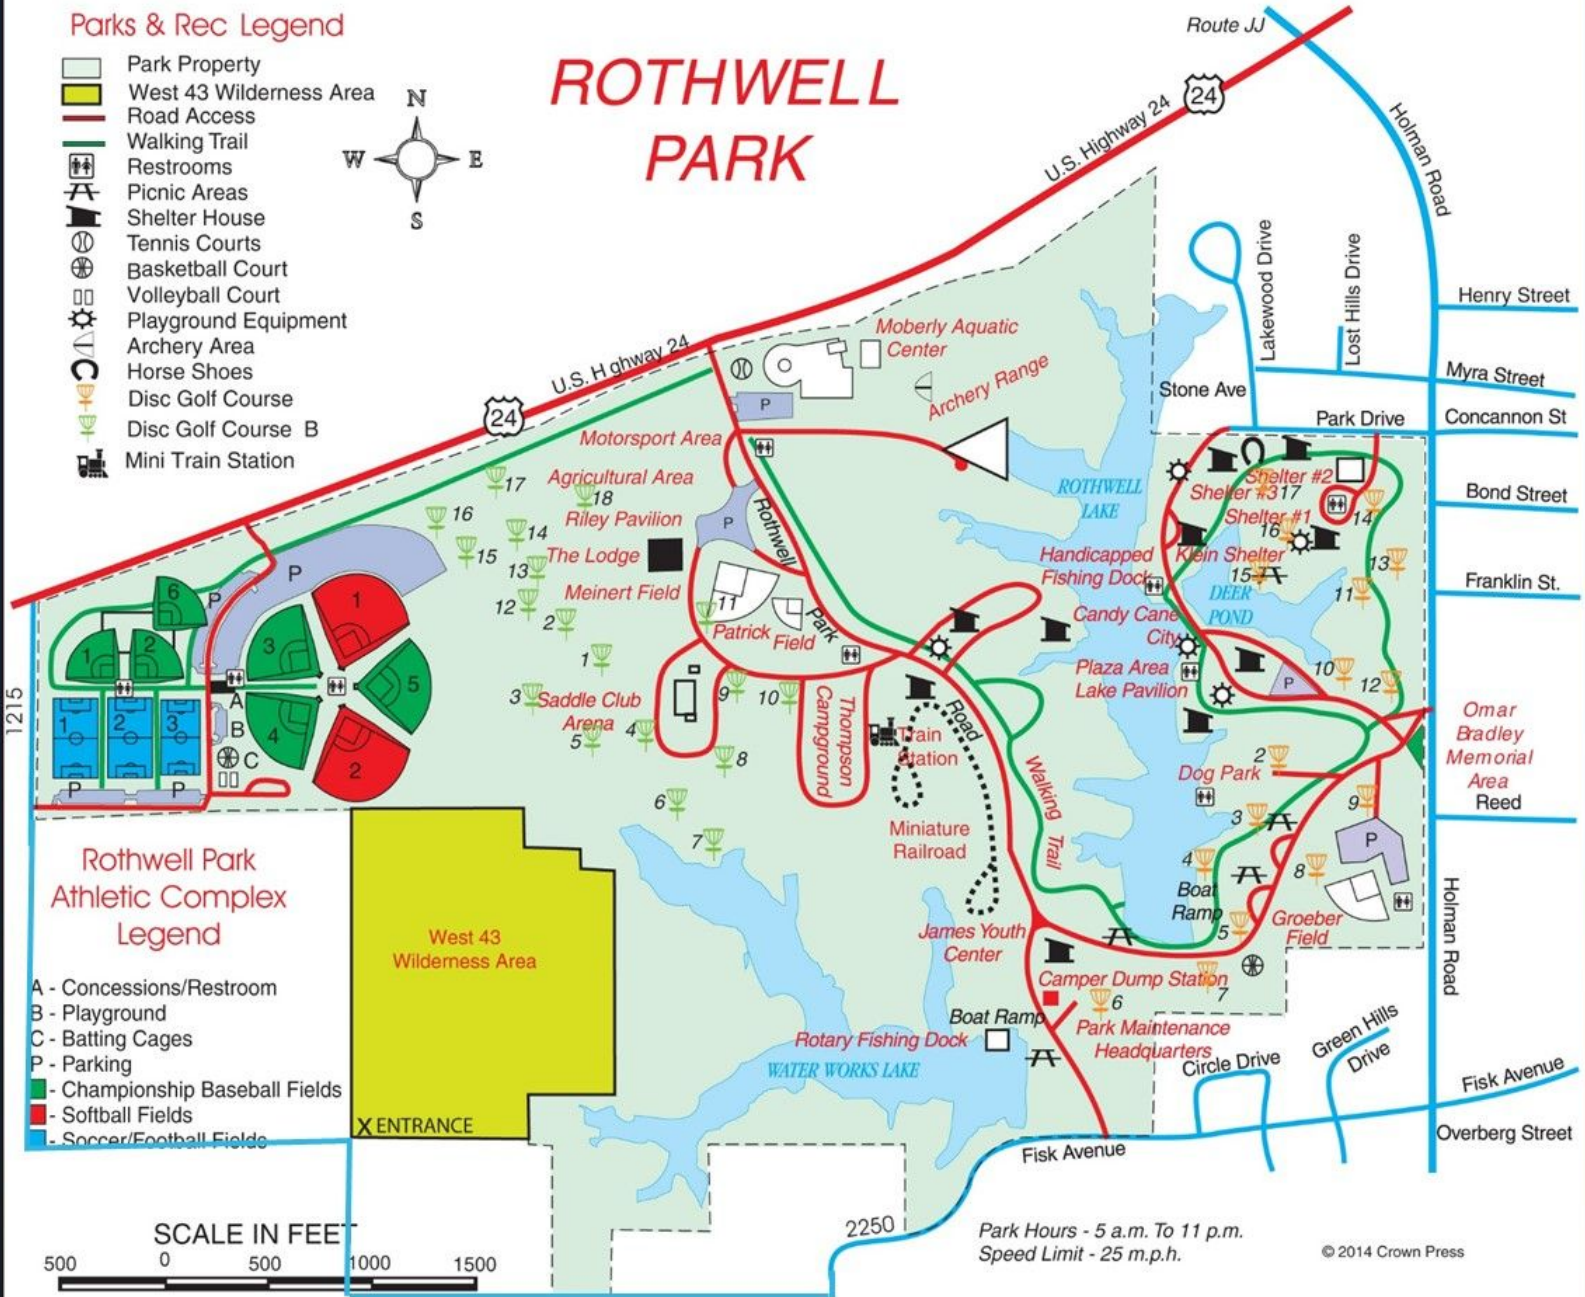

Parks & Rec Legend

-  Park Property
-  West 43 Wilderness Area
-  Road Access
-  Walking Trail
-  Restrooms
-  Picnic Areas
-  Shelter House
-  Tennis Courts
-  Basketball Court
-  Volleyball Court
-  Playground Equipment
-  Archery Area
-  Horse Shoes
-  Disc Golf Course
-  Disc Golf Course B
-  Mini Train Station

ROTHWELL PARK

Rothwell Park Athletic Complex Legend

- A - Concessions/Restroom
- B - Playground
- C - Batting Cages
- P - Parking
-  - Championship Baseball Fields
-  - Softball Fields
-  - Soccer/Football Fields

Park Hours - 5 a.m. To 11 p.m.
Speed Limit - 25 m.p.h.

© 2014 Crown Press